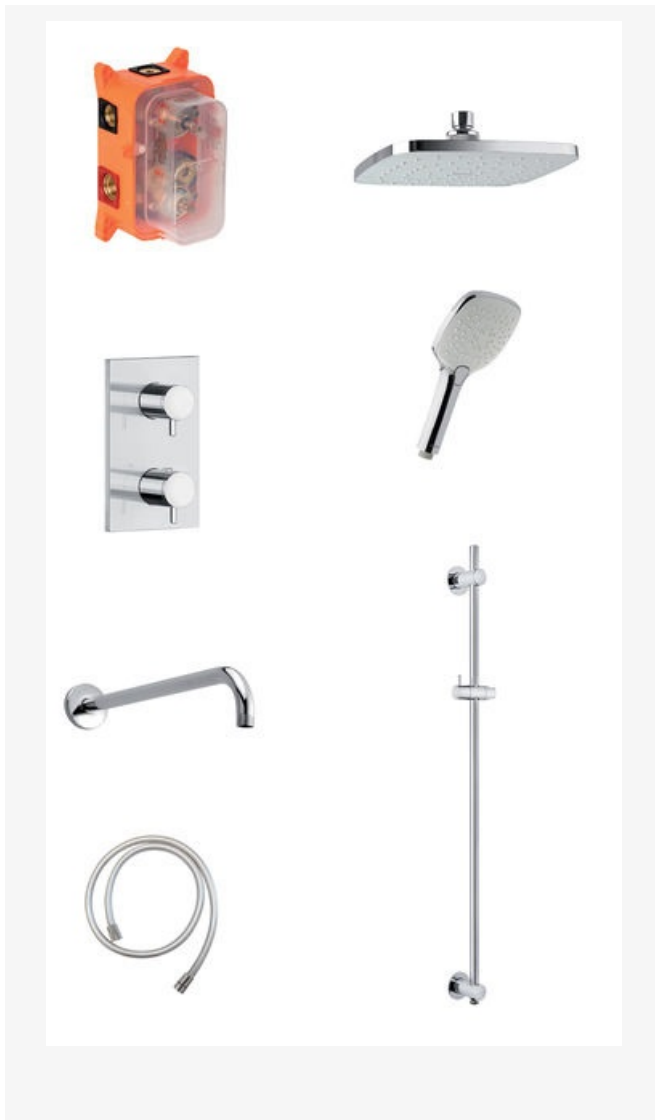

Pine

SR 1 - Complete concealed shower system

Article no.: 5711330
Finish: Chrome/Silverhose
Series: Pine

EAN no.: 5708516828884

Standard features:

Head Shower max. 9 l/m / Hand Shower max. 6 l/m
Check valves
Cover plate and handle in metal
1500 mm plastic hose
Build-in depth (min. 75mm - max. 105mm)
Ceramic Parts